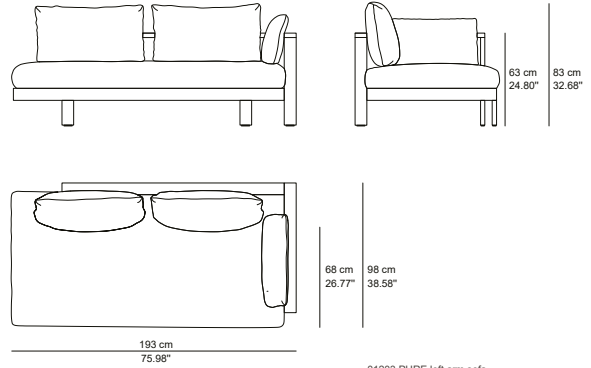

LEFT ARM SOFA

01203

01203 PURE left arm sofa
C01205CAW PURE CU right arm sofa cushion