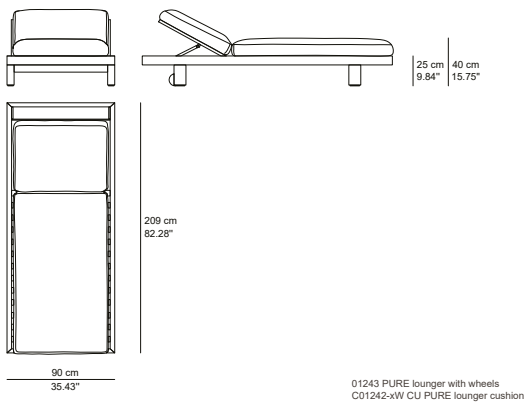

## TECHNICAL DRAWINGS

**C-TABLE**  
01285

**LOUNGER (LEGS)**  
01242 / 01243

**LOUNGER WHEELS**  
01244

**CABANA**  
01249-X

## PACKING LIST

ARTICLE NR.	ARTICLE NAME	BOX CON-TENT	NR. OF BOXES	BOX DIMENSIONS (LXDXH)	VOLUME (M3 FT3)	GROSS WEIGHT BOX (KG LB)
PURE SOFA						
01202s	1-SEAT SOFA / ARMCHAIR	1	1	98x93x13cm 38.5x36.5x5"	0.1 3.5	20.7 45.6
01201	1-SEAT SOFA / CORNER SOFA	1	1	96x96x17cm 37.75x37.75x6.75"	0.2 7.1	22.7 50.1
01203	LEFT ARM SOFA	1	1	190x94x14cm 74.75x37x5.5"	0.3 10.6	35.9 79.2
01204	RIGHT ARM SOFA	1	1	191x97x14cm 75.25x38.25x5.5"	0.3 10.6	36.5 80.5
01207	2-SEAT SOFA	1	1	204x98x15cm 80.25x38.5x6"	0.3 10.6	34.8 76.7
01285	C-TABLE	1	1	44x37x49cm 17.25x14.5x19.25"	0.08 2.8	12.7 28.0
01249	CABANA DAYBED		2			
W1249	CABANA DAYBED FRAME	1		230x200x30cm 90.5x78.75x11.75"	1.38 48.73	50.00 110.3
P1249-xx	CABANA SUNSCAPE	1		48x43x9cm 19x17x3.5"	0.02 0.66	5.00 11.0
01242	LOUNGER					
W1242	PURE LOUNGER - FRAME	1		218x95x11cm 85.75x37.5x4.25"	0.23 8.05	17.00 37.5
01243	LOUNGER WITH WHEELS		2			
W1242	PURE LOUNGER - FRAME	1		218x95x11cm 85.75x37.5x4.25"	0.23 8.05	17.00 37.5
W1242WH	WHEELS SET	1		92x17x29cm 36.25x6.75x11.5"	0.05 1.60	7.00 15.4
01244	LOUNGER WITH LEGS		2			
W1242	PURE LOUNGER - FRAME	1		218x95x11cm 85.75x37.5x4.25"	0.23 8.05	17.00 37.5
W1242L	LEGS SET	1		92x14x18cm 36.25x5.5x7"	0.02 0.82	7.00 15.4