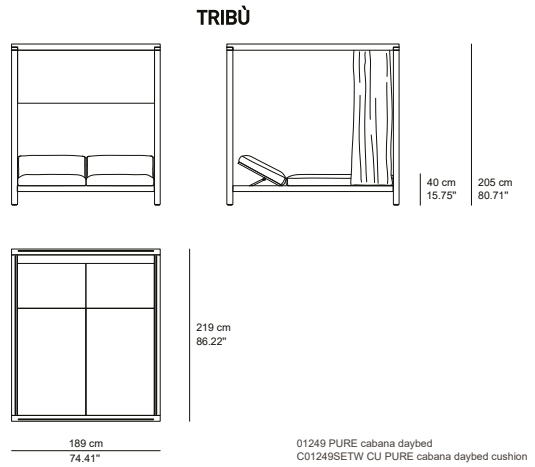

## TECHNICAL DRAWINGS

**C-TABLE**  
01285

**LOUNGER (LEGS)**  
01242 / 01243

**LOUNGER WHEELS**  
01244

**CABANA**  
01249-X

## PACKING LIST

ARTICLE NR.	ARTICLE NAME	BOX CON-TENT	NR. OF BOXES	BOX DIMENSIONS (LXDXH)	VOLUME (M3 FT3)	GROSS WEIGHT BOX (KG LB)
PURE SOFA						
01202s	1-SEAT SOFA / ARMCHAIR	1	1	98x93x13cm 38.5x36.5x5"	0.1 3.5	20.7 45.6
01201	1-SEAT SOFA / CORNER SOFA	1	1	96x96x17cm 37.75x37.75x6.75"	0.2 7.1	22.7 50.1
01203	LEFT ARM SOFA	1	1	190x94x14cm 74.75x37x5.5"	0.3 10.6	35.9 79.2
01204	RIGHT ARM SOFA	1	1	191x97x14cm 75.25x38.25x5.5"	0.3 10.6	36.5 80.5
01207	2-SEAT SOFA	1	1	204x98x15cm 80.25x38.5x6"	0.3 10.6	34.8 76.7
01285	C-TABLE	1	1	44x37x49cm 17.25x14.5x19.25"	0.08 2.8	12.7 28.0
01249	CABANA DAYBED		2			
W1249	CABANA DAYBED FRAME	1		230x200x30cm 90.5x78.75x11.75"	1.38 48.73	50.00 110.3
P1249-xx	CABANA SUNSCAPE	1		48x43x9cm 19x17x3.5"	0.02 0.66	5.00 11.0
01242	LOUNGER					
W1242	PURE LOUNGER - FRAME	1		218x95x11cm 85.75x37.5x4.25"	0.23 8.05	17.00 37.5
01243	LOUNGER WITH WHEELS		2			
W1242	PURE LOUNGER - FRAME	1		218x95x11cm 85.75x37.5x4.25"	0.23 8.05	17.00 37.5
W1242WH	WHEELS SET	1		92x17x29cm 36.25x6.75x11.5"	0.05 1.60	7.00 15.4
01244	LOUNGER WITH LEGS		2			
W1242	PURE LOUNGER - FRAME	1		218x95x11cm 85.75x37.5x4.25"	0.23 8.05	17.00 37.5
W1242L	LEGS SET	1		92x14x18cm 36.25x5.5x7"	0.02 0.82	7.00 15.4