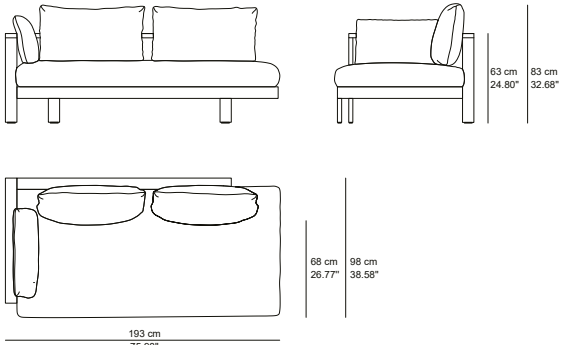

RIGHT ARM SOFA

01204