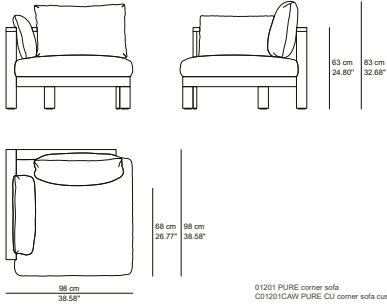

TECHNICAL DRAWINGS

1-SEAT SOFA CUSHION(S)

01201