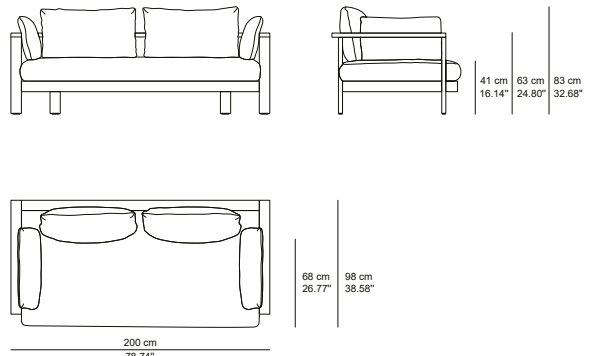

2-SEAT SOFA

01207

01207 PURE 2-seater sofa
C01206CAW CU PURE 2-seater sofa cushion