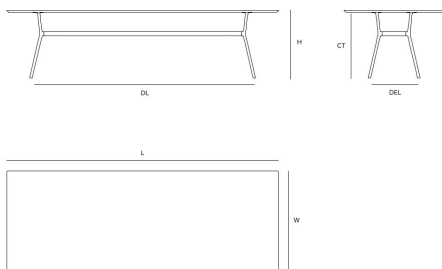

TRIBÙ

BRANCH dining table

TECHNICAL DETAILS

Net weight 0.0 kg

SHIPPING

Box 1	219x107x15	0.35 m3	49.20 kg
Box 2	78x52x24	0.10 m3	7.60 kg

DIMENSIONS

Clearance under table (CT) 72.0 cm

Height (H) 75.0 cm

Length (L) 210.0 cm

Width (W) 98.0 cm

FEATURES

- assembly required
- Cover available
- 6+2 seats

PROTECTIVE COVER

- Covers in PU-breathable material. Colour grey.