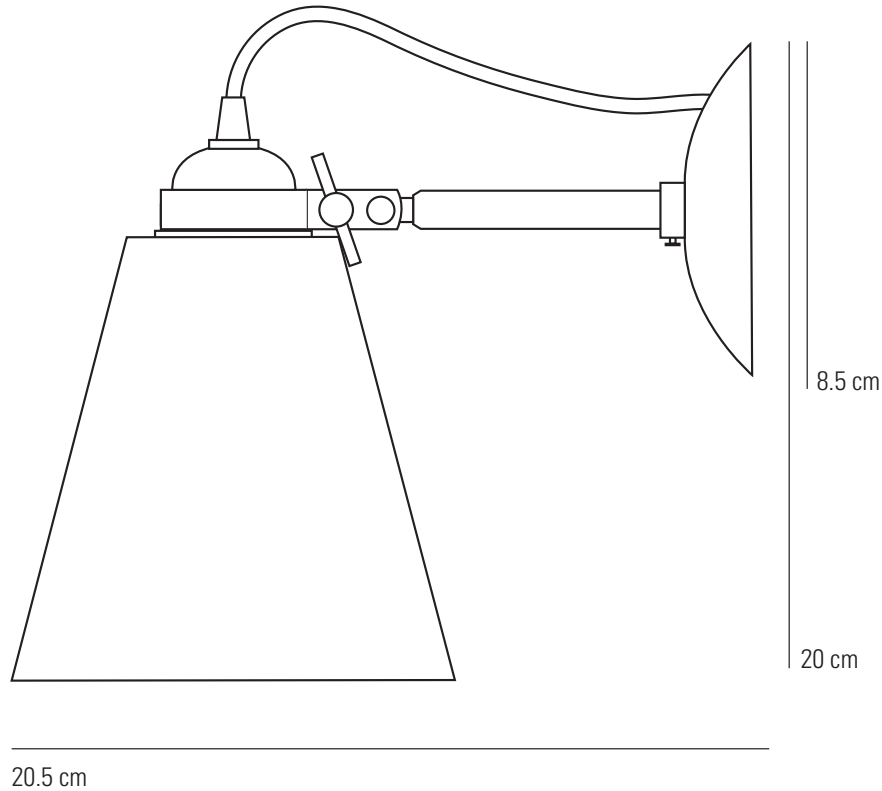

HECTOR Medium Flowerpot Wall Light

Specifications

PRODUCT CODE: FW441

BULB CAP: E27

MAX WATTAGE: 40W

VOLTAGE: 230V (AC)

BULB TYPE: GLS

IP RATING: IP20

MATERIAL: BONE CHINA, BRASS

AVAILABLE FINISH: NATURAL BONE CHINA SHADE
AND BASE
SATIN CHROME ARM

CABLE COLOUR: SAND & TAUPE COTTON BRAID