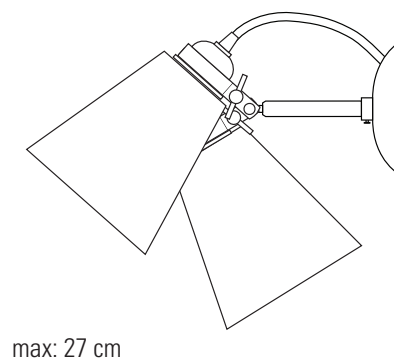

HECTOR Medium Flowerpot Wall Light

Specifications

PRODUCT CODE: FW441

BULB CAP: E27

MAX WATTAGE: 40W

VOLTAGE: 230V (AC)

BULB TYPE: GLS

IP RATING: IP20

MATERIAL: BONE CHINA, BRASS

AVAILABLE FINISH: NATURAL BONE CHINA SHADE
AND BASE
SATIN CHROME ARM

CABLE COLOUR: SAND & TAUPE COTTON BRAID