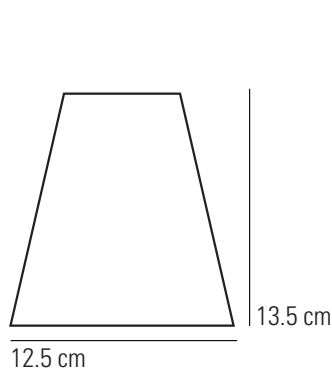

HECTOR Medium Flowerpot Wall Light

Specifications

PRODUCT CODE: FW441

BULB CAP: E27

MAX WATTAGE: 40W

VOLTAGE: 230V (AC)

BULB TYPE: GLS

IP RATING: IP20