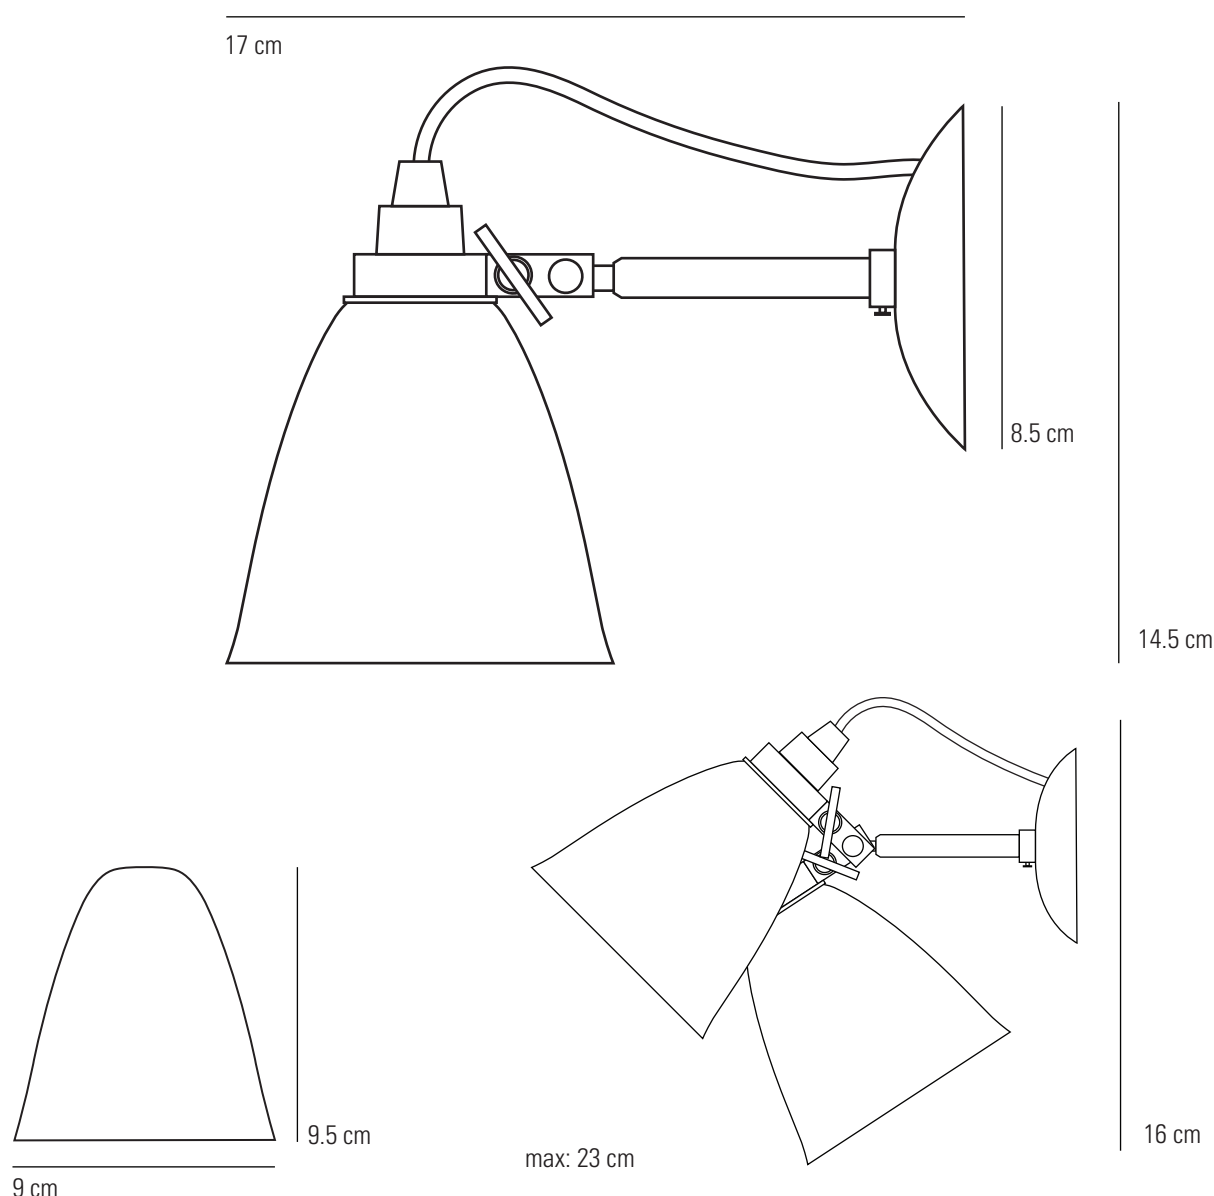

HECTOR SMALL DOME Wall Light

Specifications

PRODUCT CODE: FW123

BULB CAP: E14

MAX WATTAGE: 40W

VOLTAGE: 230V (AC)

BULB TYPE: R50

IP RATING: IP20

MATERIAL: BONE CHINA, BRASS

AVAILABLE FINISH: NATURAL/GREEN/BLUE BONE CHINA,
SATIN CHROME STEM

CABLE COLOUR: SAND & TAUPE/BLUE & TAUPE/
GREEN & TAUPE COTTON BRAID

© ORIGINAL BTC
Made in the UK

originalbtc.com